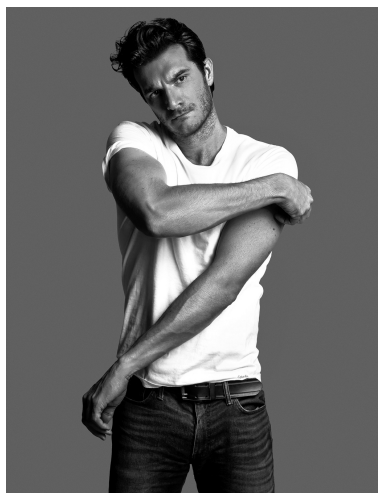

James Knight
www.jamesleeknight.com

www.modelcard.biz

Height: 189 cm, Waist: 33'
Dress size: 42', Shoes: 10.5'
Eyes: brown, Hair: brown

www.modelcard.biz